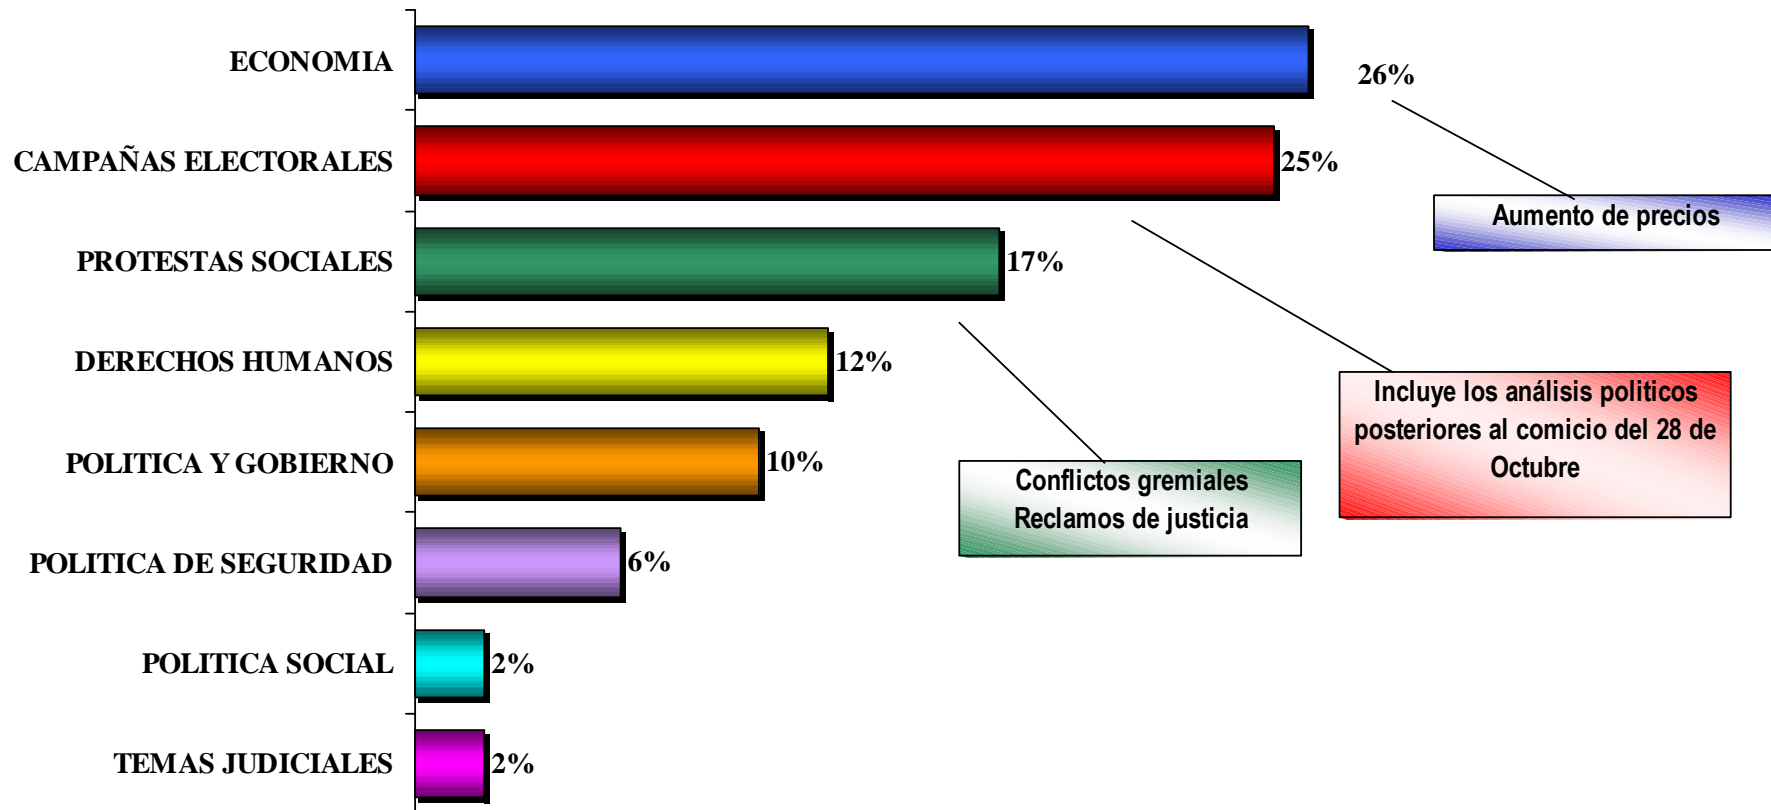

AGENDA DE POLÍTICA Y GOBIERNO

(Base = 362 unidades informativas- 25% de las noticias s/ gráfico de página 6)