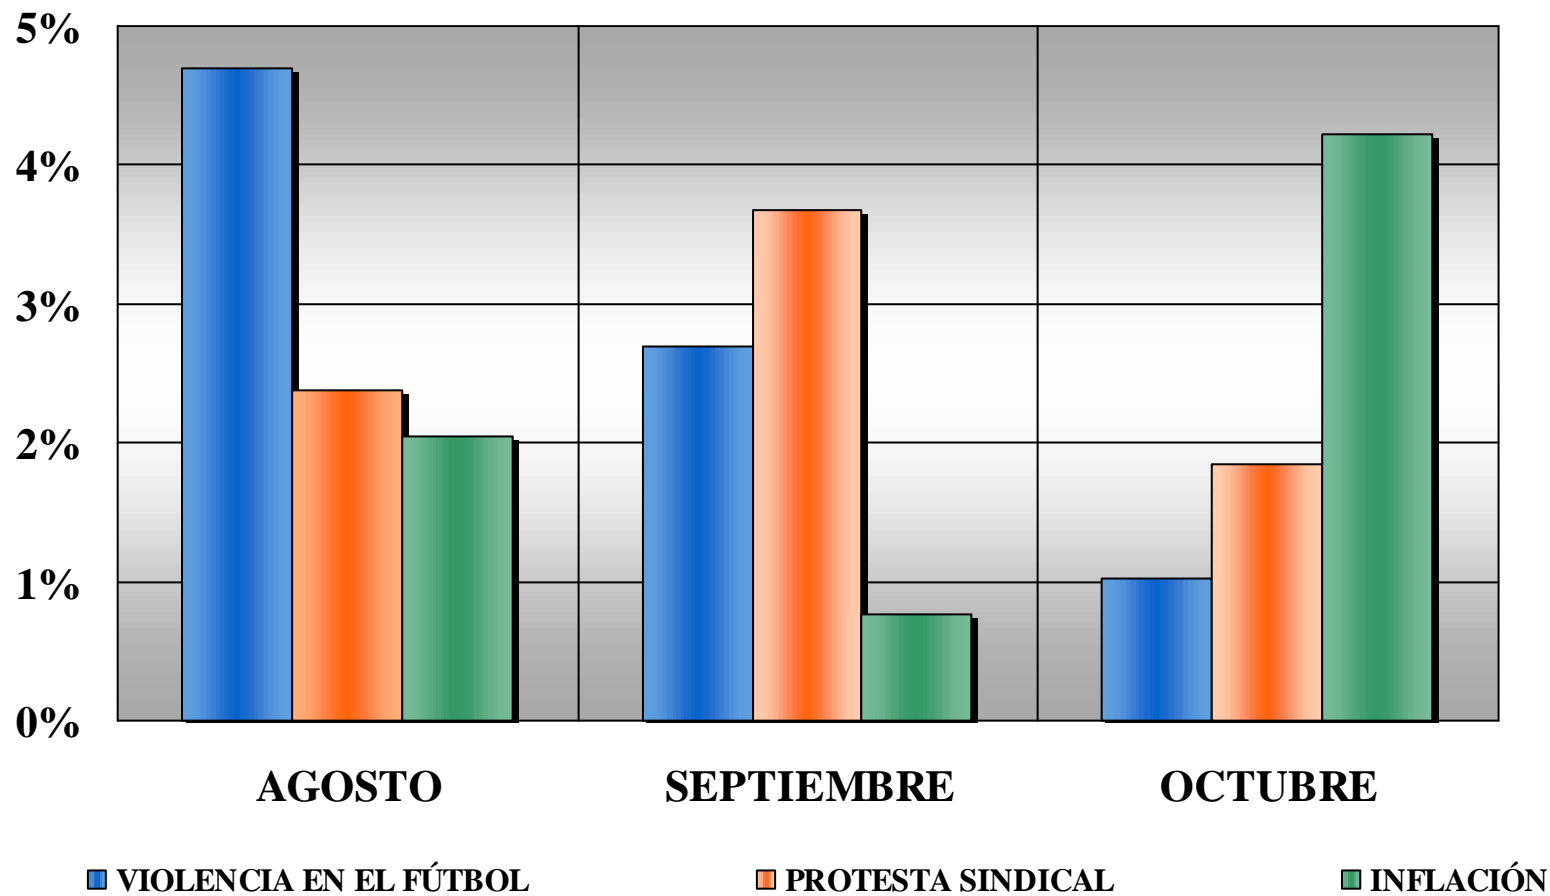

COMPARATIVO AGOSTO - SEPTIEMBRE - OCTUBRE DE 2007 EVOLUCIÓN DE TRES NOTICIAS

Presidencia de la Nación
COMFER
Comité Federal de Radiodifusión