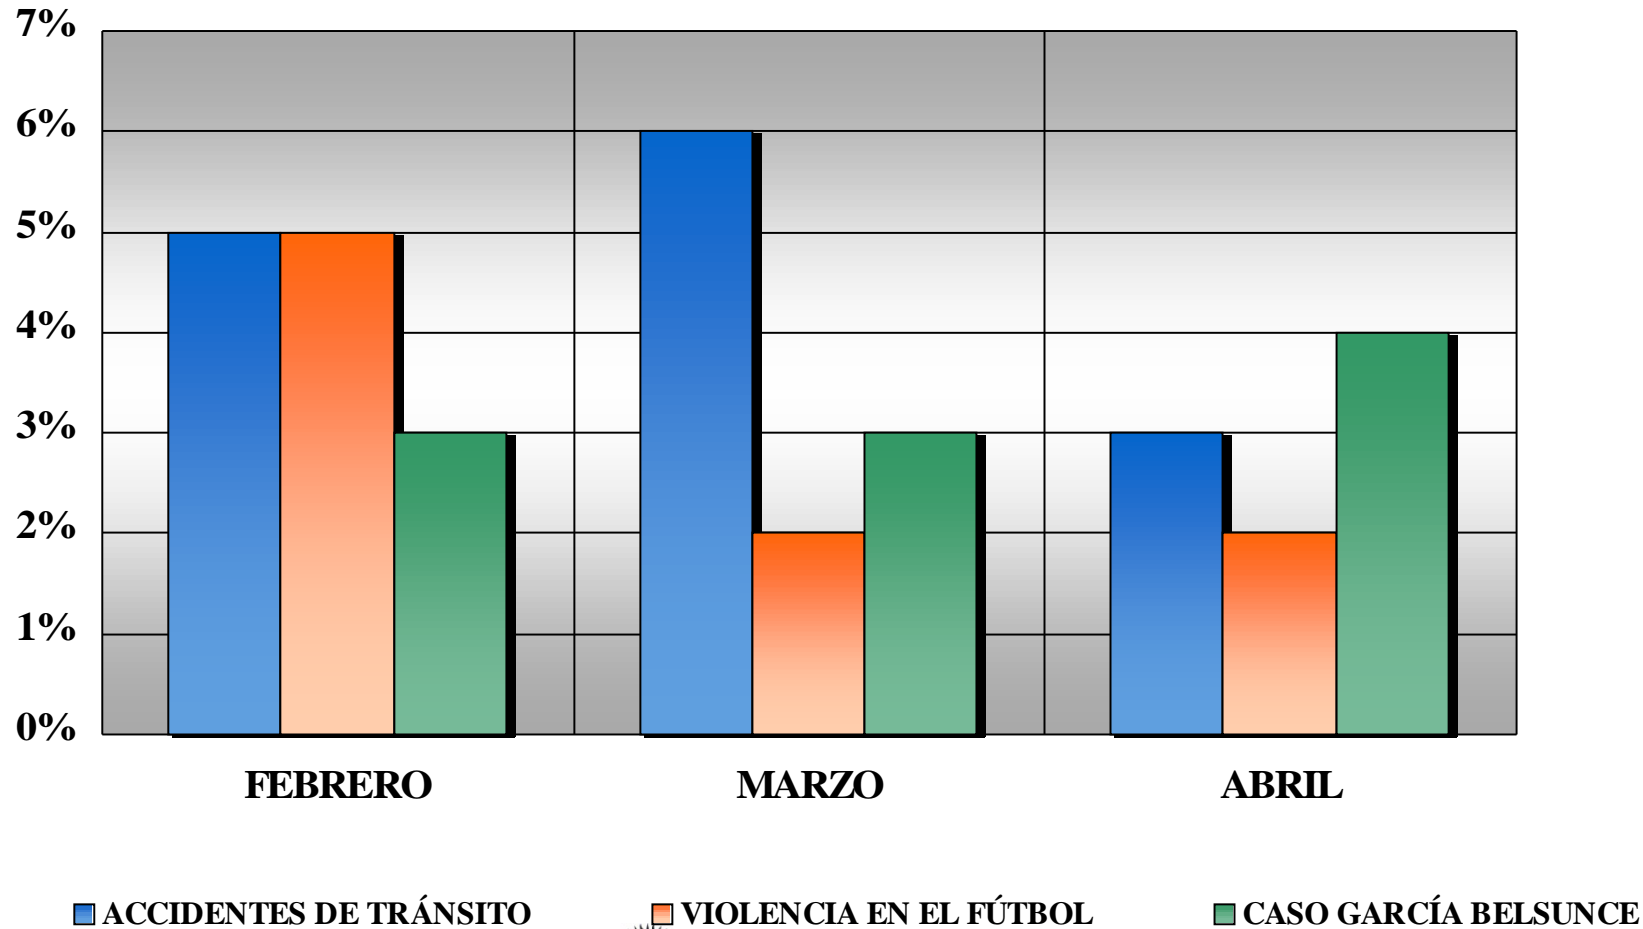

COMPARATIVO FEBRERO- MARZO- ABRIL DE 2007 EVOLUCIÓN DE TRES NOTICIAS

Presidencia de la Nación
COMFER
Comité Federal de Radiodifusión